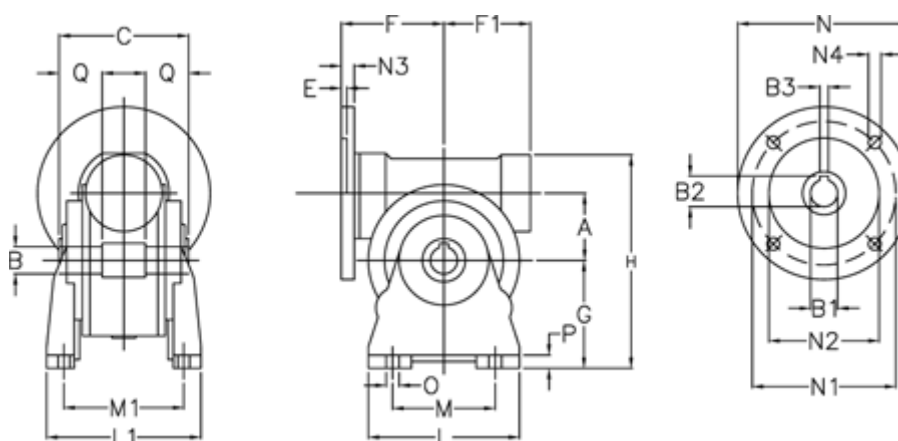

# Data Sheet

Article number: 3902150010250

Description: Worm gear  
VF 150-A-10-132B5, without lubrication

## Measures

A	= 150	F1	= 179	N1	= 265
B	= 50 H7	G	= 220	N2	= 230
B1 E7	= 38	H	= 400	N3	= 16
B2	= 41.3	L	= 330	N4	= 13
B3 H9	= 10	L1	= 260	O	= 18
C	= 175	M	= 240	P	= 20
E	= 2	M1	= 211	Q	= 55
F	= 190	N	= 300		